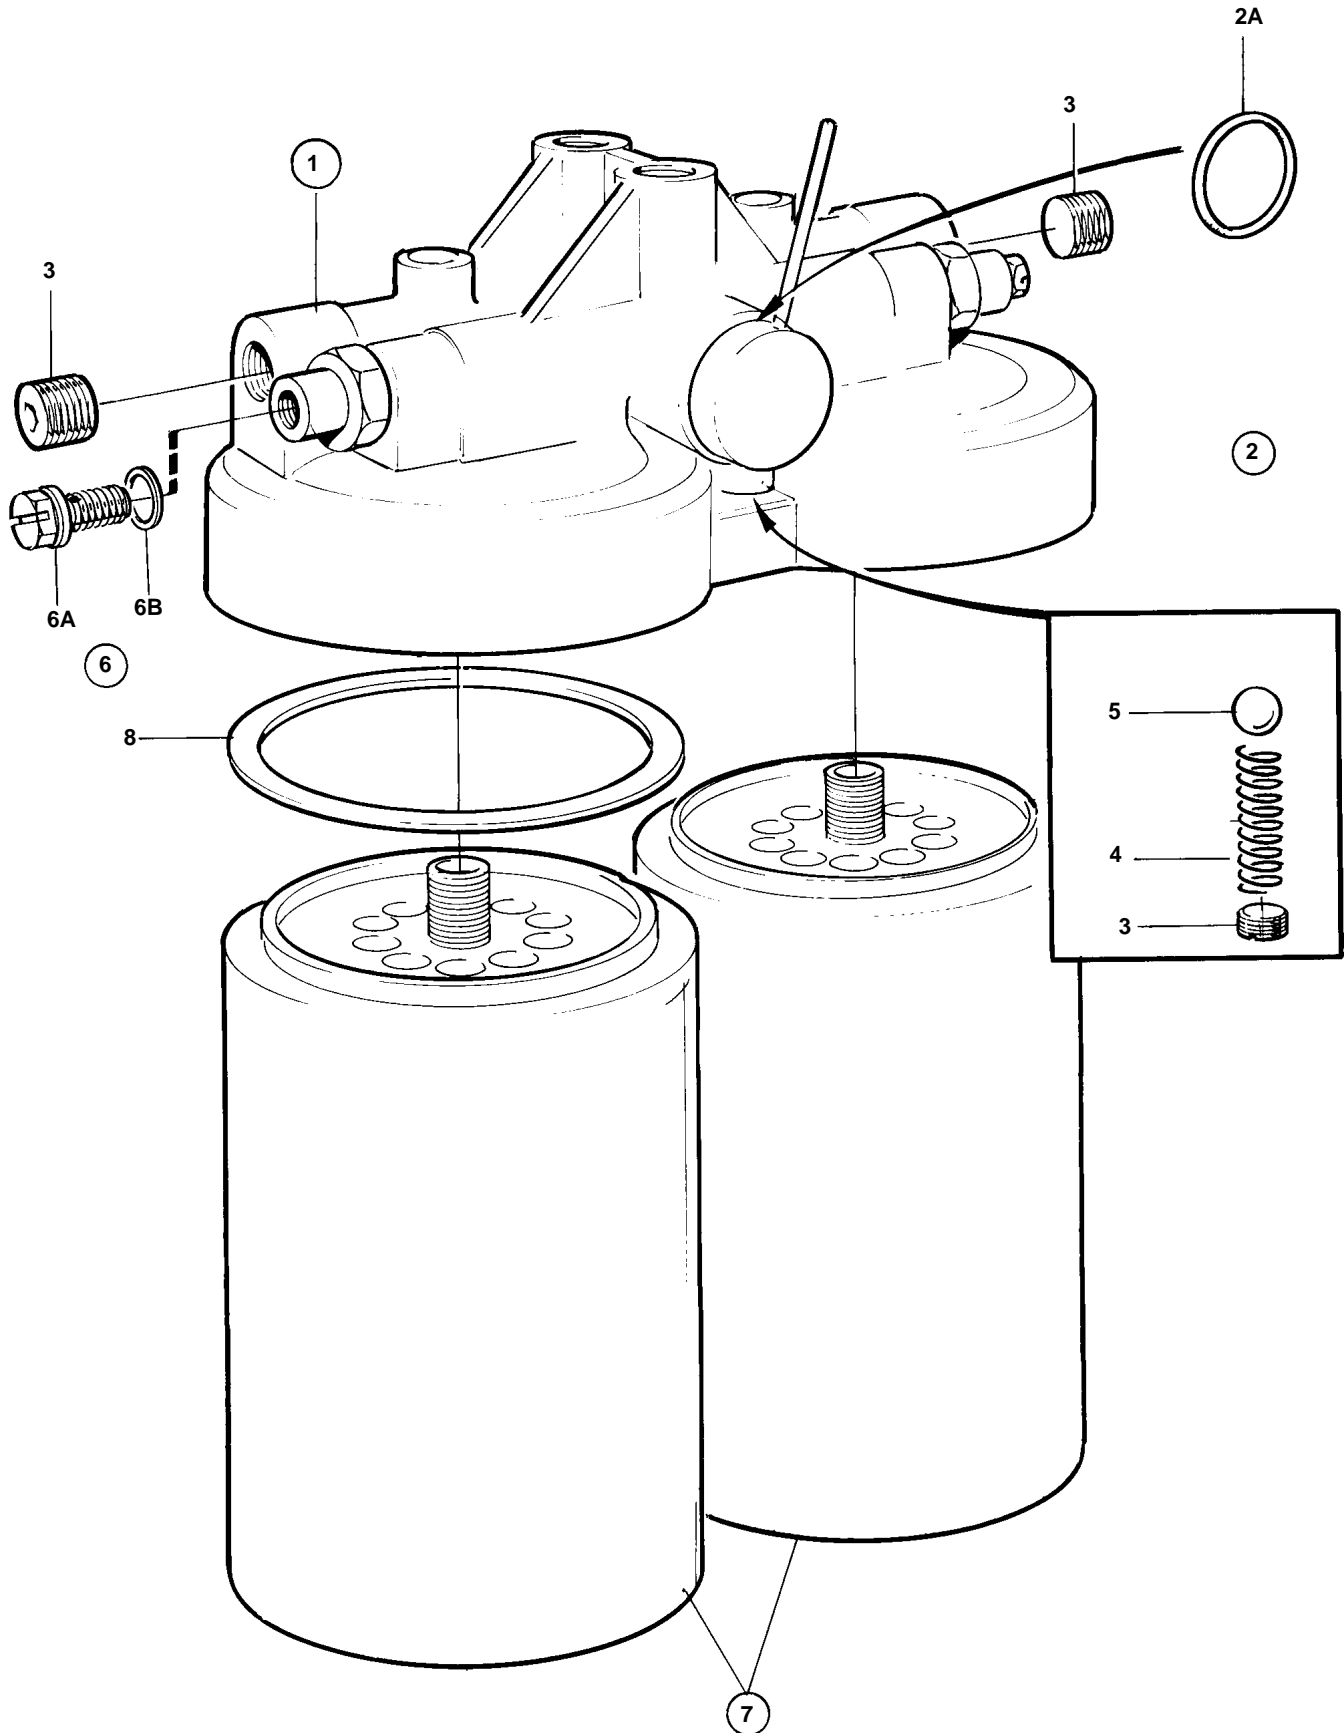

COMMON

COMMON

REF	PART NO.	QTY	DESCRIPTION
1	864399	1	Fuel cleaner
2	876187	1	• Repair kit
2A		2	• • O-ring
3		1	• • Screw
4		1	• • Compression spring
5		1	• • Ball
6	876194	2	• Screw kit, air venting
6A		2	• • Bleeder screw
6B	947620	2	• • Gasket
7	864315	2	• Fuel filter
8		2	• • Gasket